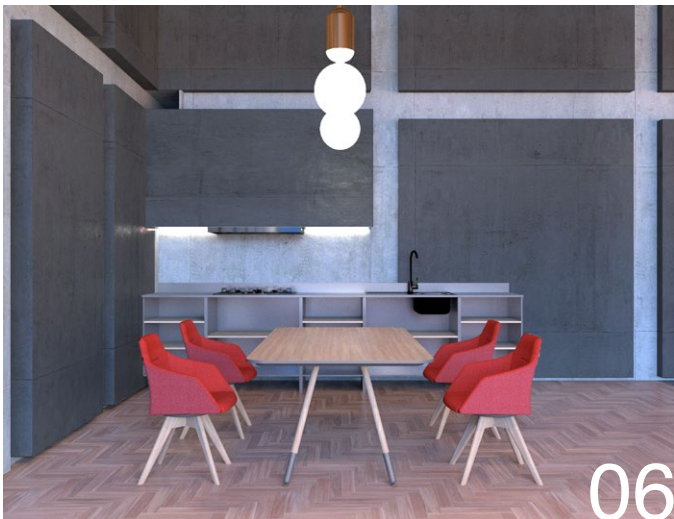

06

05 Compact double colors fabrics
06/07 Compact double colors fabrics (table is mobo)

IYOBE